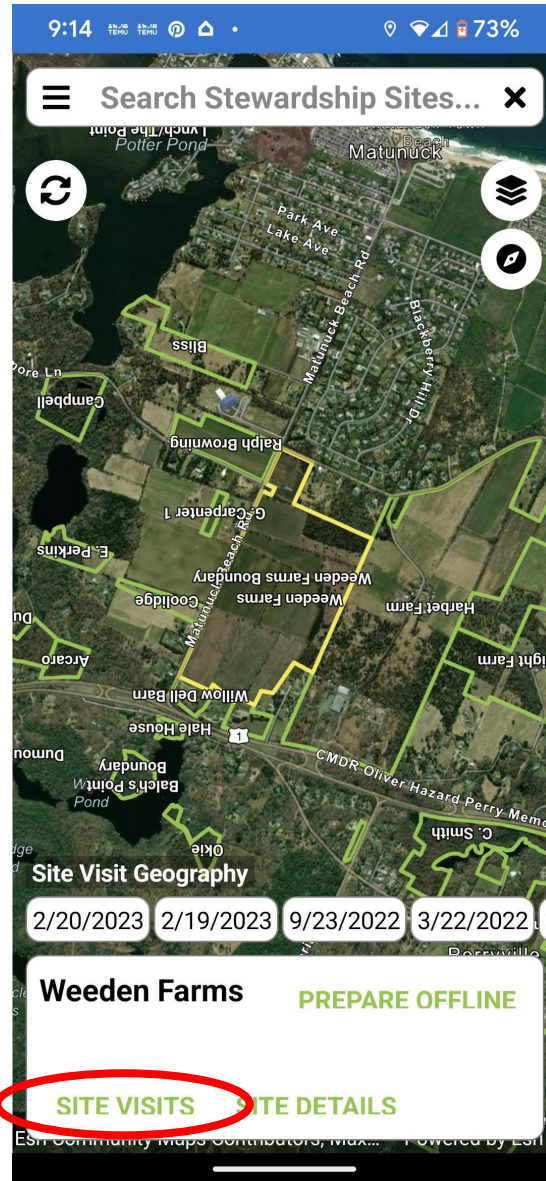

← **Site Visit Details - Weeden Farms**

This visit is active and tracking your movements

Track route of travel

STOP VISIT

DETAILS

Name:
Annual Monitoring Visit 2/20/2023

Type:
Annual Monitoring Visit

Status:
In Progress

Started On:
Feb-20 5:29 PM

Ended On:
Feb-20 5:29 PM

Methods:
No methods selected

Summary:

Document end time of visit

To write report, go to site visits

Select date and visit

Press ok

Fill in the form

9:17 4G-LTE 100% 72%

← **Site Visit Details - Weeden Farms**

Start this visit to track your movements and take photos **START VISIT**

Annual Monitoring Visit 2/20/2023

Type:

Annual Monitoring Visit