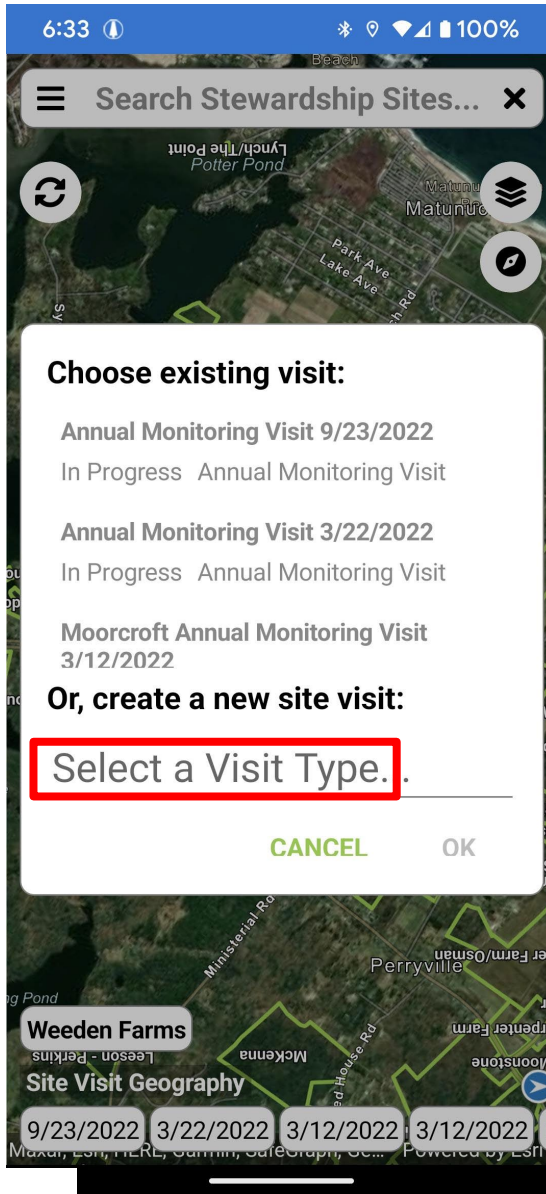

Introduction to Landscape

Dr. Heather Mae Breau

Find landscape app on your phone

Use the search bar to locate your property

Search result is displayed

Click here

Property will be highlighted

Select your visit type

Choose Annual monitoring visit

Important! Press “start visit”

6:34 ⓘ 🔗 📶 🔋 100%

← **Site Visit Details - Weeden Farme**

Start this visit to track your movements and take photos **START VISIT**

DETAILS

Name:
Annual Monitoring Visit 2/19/2023

← **Site Visit Details - Weeden Farms**

This visit is active and tracking your movements **STOP VISIT**

Track route of travel

DETAILS

Name:
Annual Monitoring Visit 2/19/2023

Type:
A

Start:
Feb-19 6:34 PM

Ended On:
Feb-19 6:34 PM