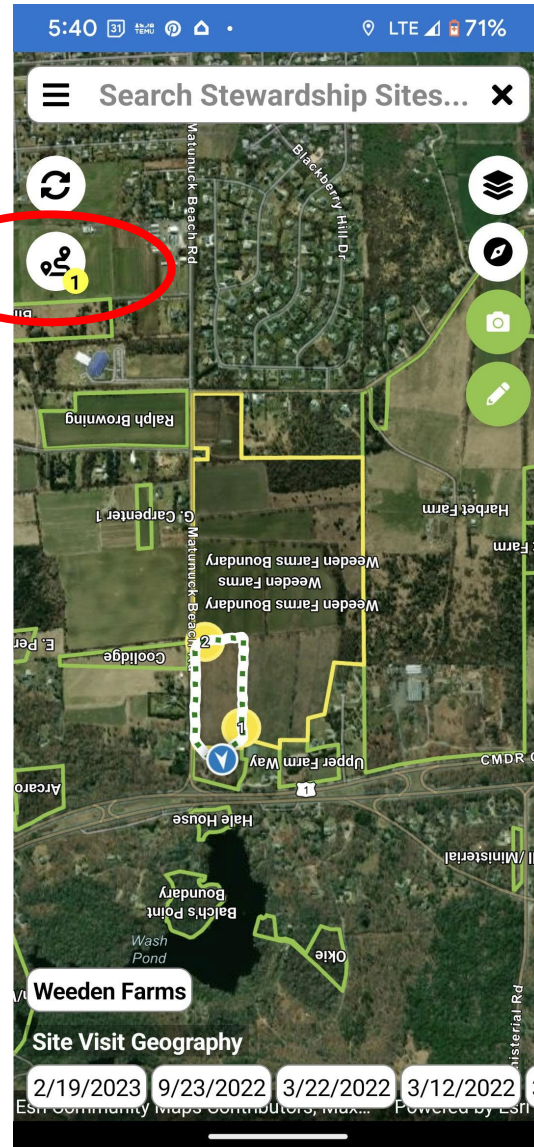

← **Site Visit Details - Weeden Farms**

This visit is active and tracking your movements **STOP VISIT**

Track route of travel

DETAILS

Name:
Annual Monitoring Visit 2/19/2023

Type:
A

Start:
Feb-19 6:34 PM

Ended On:
Feb-19 6:34 PM

You can take more than 1!

Example of second picture

Add details with the describe button

Completed monitoring track with pictures

When finished,
press here to stop
recording your track

Press “stop visit”

5:44 31 71%

← **Site Visit Details - Weeden Farms**

This visit is active and tracking your movements

Track route of travel

STOP VISIT

DETAILS

Name:
Annual Monitoring Visit 2/20/2023

Type:
Annual Monitoring Visit

Status:
In Progress

Fill in the form

9:17 4G-LTE 100% 72%

← **Site Visit Details - Weeden Farms**

Start this visit to track your movements and take photos **START VISIT**

Annual Monitoring Visit 2/20/2023

Type:

Annual Monitoring Visit