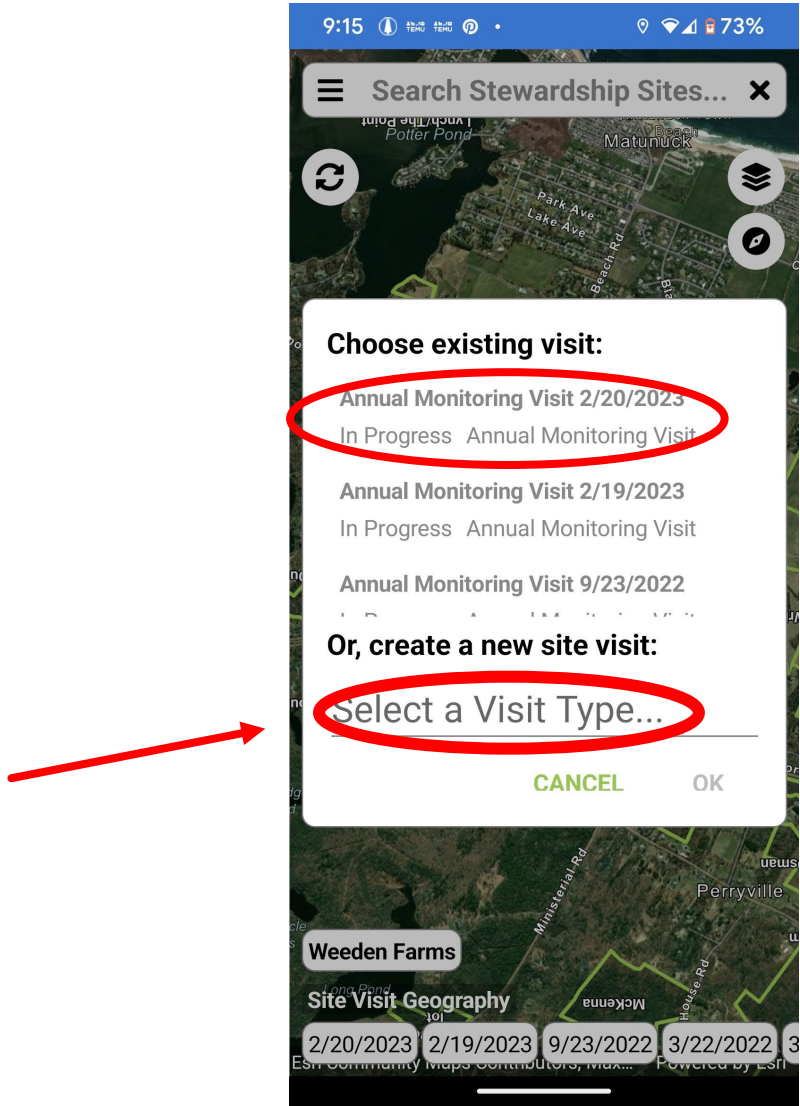

← **Site Visit Details - Weeden Farms**

This visit is active and tracking your movements

Track route of travel

STOP VISIT

DETAILS

Name:
Annual Monitoring Visit 2/20/2023

Type:
Annual Monitoring Visit

Status:
In Progress

Started On:
Feb-20 5:29 PM

Ended On:
Feb-20 5:29 PM

Methods:
No methods selected

Summary:

Document end time of visit

To write report, go to site visits

Select date and visit

Press ok

Fill in the form

9:17 4G-LTE 100% 72%

← **Site Visit Details - Weeden Farms**

Start this visit to track your movements and take photos **START VISIT**

Annual Monitoring Visit 2/20/2023

Type:

Annual Monitoring Visit

If 'other', explain

↻

Description of current land uses (e.g. open space, farming, agriculture, forestry, wetlands...)

↻

Always remember to sync your visit

If you don't sync,
the visit details are
lost!
Must be connected
to WIFI to
adequately sync