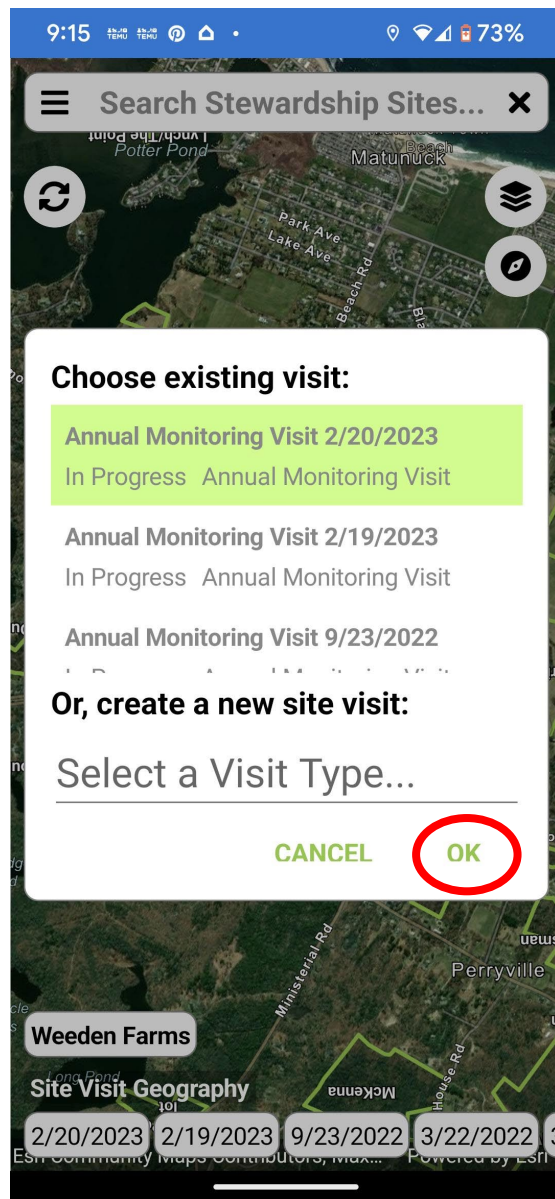

← **Site Visit Details - Weeden Farms**

This visit is active and tracking your movements

Track route of travel

STOP VISIT

DETAILS

Name:
Annual Monitoring Visit 2/20/2023

Type:
Annual Monitoring Visit

Status:
In Progress

Started On:
Feb-20 5:29 PM

Ended On:
Feb-20 5:29 PM

Methods:
No methods selected

Summary:

Document end time of visit

To write report, go to site visits

Select date and visit

Press ok

Fill in the form

9:17 4G-LTE 100% 72%

← **Site Visit Details - Weeden Farms**

Start this visit to track your movements and take photos **START VISIT**

Annual Monitoring Visit 2/20/2023

Type:

Annual Monitoring Visit