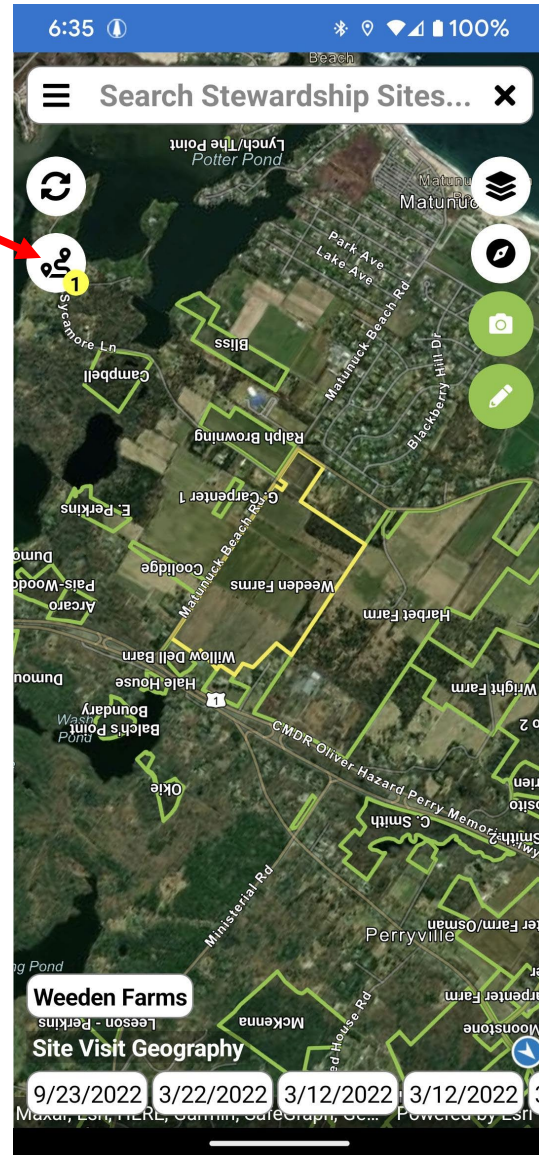

← **Site Visit Details - Weeden Farms**

This visit is active and tracking your movements **STOP VISIT**

Track route of travel

DETAILS

Name:
Annual Monitoring Visit 2/19/2023

Type:
A

Start:
Feb-19 6:34 PM

Ended On:
Feb-19 6:34 PM

Methods:
No methods selected

Summary:

Update Start Time

Would you like to update the start time of this visit to now?

Press back arrow

Conduct monitoring visit

#1 indicates your journey has begun!

Take pictures of what you find

You can take more than 1!

Example of second picture

Add details with the describe button

Completed monitoring track with pictures

When finished,
press here to stop
recording your track

Press “stop visit”

5:44 31 71%

← **Site Visit Details - Weeden Farms**

This visit is active and tracking your movements

Track route of travel

STOP VISIT

DETAILS

Name:
Annual Monitoring Visit 2/20/2023

Type:
Annual Monitoring Visit

Status:
In Progress