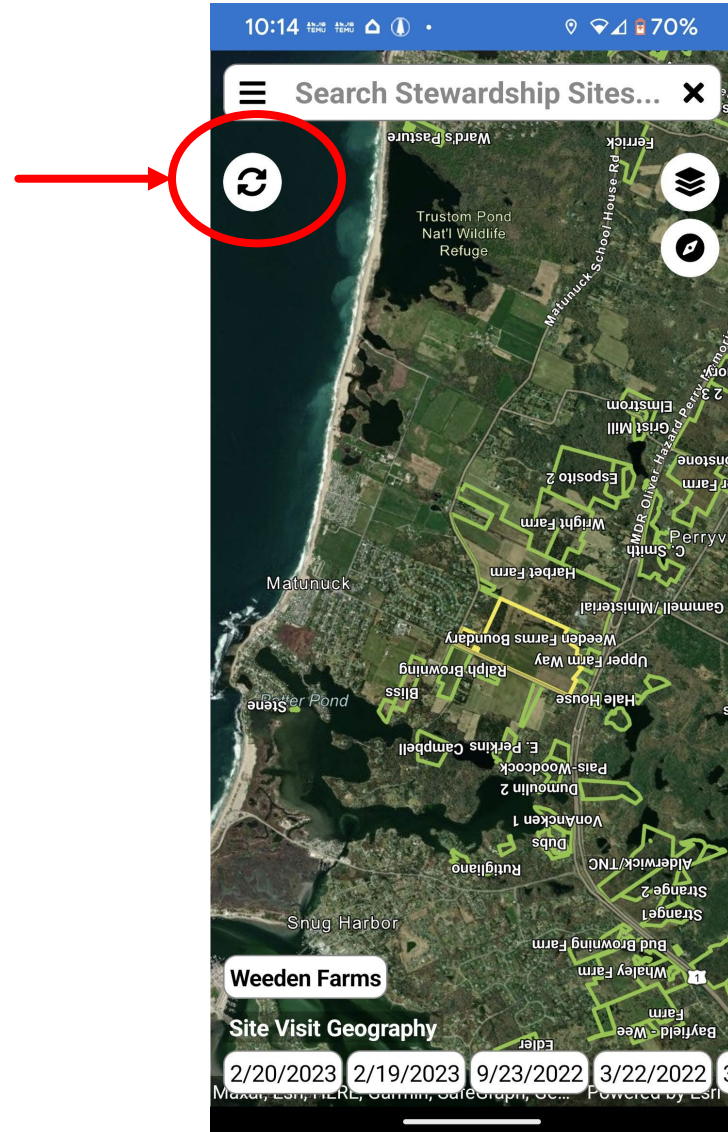

Continue filling out form

9:18 4G LTE 45% 72%

← **Site Visit Details - Weeden Farms**

Start this visit to track your movements and take photos **START VISIT**

Weather conditions at time of visit

- Sunny
- Cloudy
- Precipitation
- Snow cover
- Other

If 'other', explain

↻

Description of current land uses (e.g. open space, farming, agriculture, forestry, wetlands...)

↻

Always remember to sync your visit

If you don't sync,
the visit details are
lost!
Must be connected
to WIFI to
adequately sync